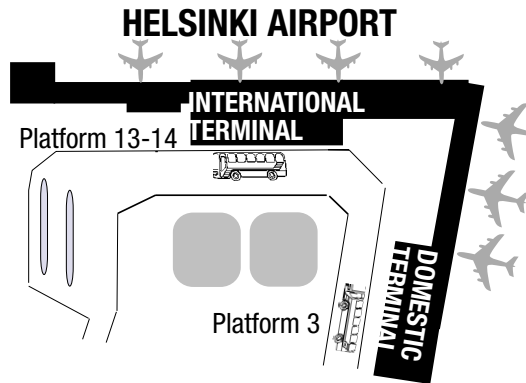

- Mon = Mondays
- Tue = Tuesdays
- Wed = Wednesdays
- Thu = Thursdays
- Fri = Fridays
- Sat = Saturdays
- Sun = Sundays
- | = bus passes without stopping
- = shuttle bus to airport (change of buses)
- ( ) = shuttle bus arrival time at the airport / shuttle bus departure time from the airport
- T = stops only to discharge passengers
- MT = motorway bus stop
- (1 = via Helsinki bus station, change of buses at Helsinki bus station
- (2 = check timetable since th 12th of April 2009
- (4 = no service 1.1., 4.1., 10.4, 11.4. and 12.4.2009
- (6 = change of buses at Hämeenlinna bus station
- (7 = on the 29th of March departure from Tampere 1 hour earlier or according to summertime
- (9 = not from Nokia 1.1., 6.1., 10.4. and 13.4.2009
- (11 = no service 1.1., 6.1., 10.4. and 13.4.2009, service according timetable as 5:45Sun
- (13 = change of buses at Hämeenlinna bus station for passengers to Valkeakoski
- (15 = in Hämeenlinna stops only at Eureninkatu bus stop 8:20
- (20 = route in Riihimäki: via bus stops in Riihimäki city center (Mattila, Sako and hospital bus stops) but doesn't stop at the Riihimäki bus station.
- (21 = 1.1., 6.1., 10.4. and 13.4.2009 from Tampere according timetable as 5:00Sat, Sun

FARES All rights reserved	ADULTS		CHILDREN 4-11 yrs	
	one way	return	one way	return
to/from airport				
TAMPERE / NOKIA	23,70	42,70	11,90	23,80
VALKEAKOSKI	23,00	41,40	11,50	23,00
HÄMEENLINNA	14,90	29,60	7,50	15,00
RIIHIMÄKI	11,70	23,40	5,90	11,80

Discount price for senior citizens (65+) and youth (12-16 yrs). Major credit cards (Visa, Eurocard, Mastercard, Amex and Diners) are also accepted.

PAUNU

Pre-booking possibility for following departures:
from Tampere 1:00, 1:45, 3:10, 4:20, 5:00 Sat,Sun
from airport 1:30, 3:45 and 5:45 (or + marked)
Phone: +358 207 649 400 (Mon-Fri 8:30 - 16:00)
E-mail: matkapalvelu@paunu.fi