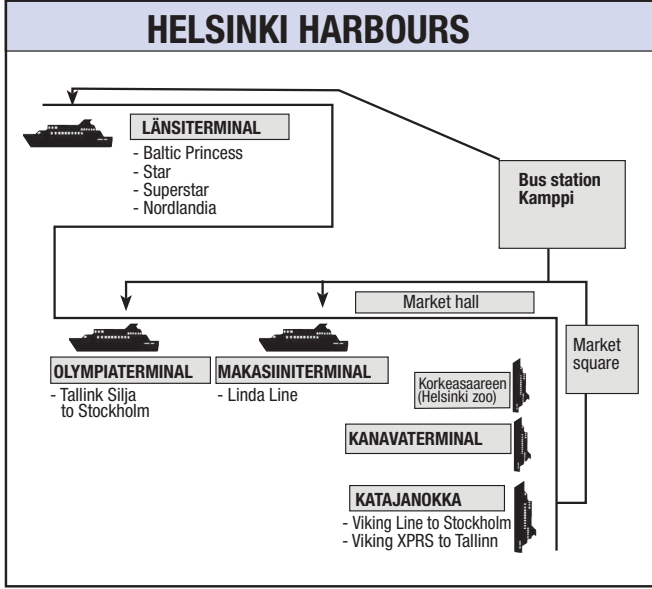

EXPLANATIONS

- Mon = Mondays
- Tue = Tuesdays
- Wed = Wednesdays
- Thu = Thursdays
- Fri = Fridays
- Sat = Saturdays
- Sun = Sundays
- | = bus passes without stopping
- MT = motorway bus stop
- T = stops only to discharge passengers if needed
- (5 = change of buses at Helsinki bus station
- (6 = change of buses at Hämeenlinna bus station
- (16 = connection Mon-Fri, change of buses at Hämeenlinna bus station, no connection 6.1., 6.4. and 9.4.2012
- (18 = to Riihimäki and Valkeakoski change of buses at Helsinki bus station where the bus to Riihimäki and Valkeakoski leaves at 12:10
- (21 = From Olympiaterminal service only 15.1. - 4.4.
- (23 = no service from Olympiaterminal 15.1. - 4.4.

FARES to/from harbours (all right reserved)	ADULTS	
	one way	return
TAMPERE / NOKIA	26,30	47,40
VALKEAKOSKI	26,30	47,40
HÄMEENLINNA	16,50	32,80
RIIHIMÄKI	13,00	26,00

FARES to/from harbours (all right reserved)	YOUTH 12-16 yrs	
	one way	return
TAMPERE / NOKIA	13,20	26,40
VALKEAKOSKI	13,20	26,40
HÄMEENLINNA	9,10	18,20
RIIHIMÄKI	9,10	18,20

FARES to/from harbours (all right reserved)	CHILDREN 4-11 yrs	
	one way	return
TAMPERE / NOKIA	13,20	26,40
VALKEAKOSKI	13,20	26,40
HÄMEENLINNA	8,30	16,60
RIIHIMÄKI	6,50	13,00

For further information please call +358 207 649 400 (mon-fri 08:30 - 16:00) or send e-mail: matkapalvelu@paunu.fi
www.paunu.fi/english.html