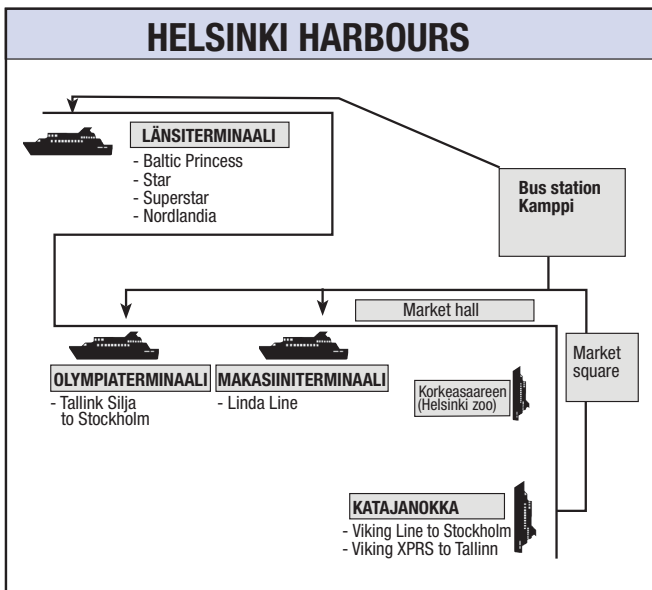

EXPLANATIONS

- Mon = Mondays
- Tue = Tuesdays
- Wed = Wednesdays
- Thu = Thursdays
- Fri = Fridays
- Sat = Saturdays
- Sun = Sundays
- | = bus passes without stopping
- MT = motorway bus stop
- T = stops only to discharge passengers if needed
- (5 = change of buses at Helsinki bus station
- (6 = change of buses at Hämeenlinna bus station
- (14 = 25.6. connection to Länsiterminaali by service leaving Tampere bus station at 14:00
- (16 = connection Mon-Fri, change of buses at Hämeenlinna bus station, no connection 25.6., 6.12. and 24.12.2010
- (17 = no service 25.6., 6.12. and 24.12.2010
- (18 = to Riihimäki and Valkeakoski change of buses at Helsinki bus station where the bus to Riihimäki and Valkeakoski leaves at 12:10

Bus timetable on the 26th of June you find on the next page.

FARES to/from harbours (all right reserved)	ADULTS	
	one way	return
TAMPERE / NOKIA	23,70	42,70
VALKEAKOSKI	23,70	42,70
HÄMEENLINNA	14,90	29,60
RIIHIMÄKI	11,70	23,40

FARES to/from harbours (all right reserved)	YOUTH 12-16 yrs	
	one way	return
TAMPERE / NOKIA	11,90	23,80
VALKEAKOSKI	11,90	23,60
HÄMEENLINNA	8,20	16,40
RIIHIMÄKI	8,20	16,40

FARES to/from harbours (all right reserved)	CHILDREN 4-11 yrs	
	one way	return
TAMPERE / NOKIA	11,90	23,80
VALKEAKOSKI	11,90	23,80
HÄMEENLINNA	7,50	15,00
RIIHIMÄKI	5,90	11,80

PAUNU

For further information please call +358 207 649 400 (mon-fri 08:30 - 16:00) or send e-mail: matkapalvelu@paunu.fi
www.paunu.fi/english.html